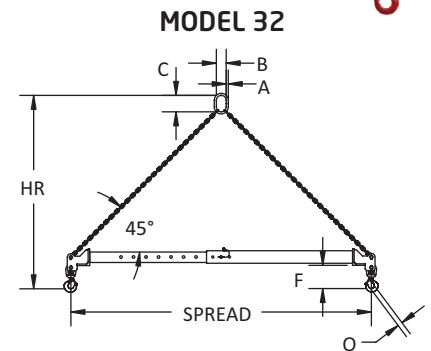

## Adjustable Spreader Beams

### Product Features:

- Ideal where headroom is not limited
- Adds stability to lift
- Telescopic spread standard
- For 2- to 15-ton capacity units, spread adjusts in 1" increments
- For 20- to 40-ton capacity units, spread adjusts in 12" increments
- Available with standard chain or wire rope rigging
- Complies with ASME standards
- Choose from a wide range of sizes and capacities
- Custom designs available

Cap. (tons)	Model Number	Spread (ft.) Min./Max.	HR Headroom Min./Max. w/chain (in.)	Weight Beam & Hooks (lbs.)	A Oblong Dia. (in.)	B Oblong Width (in.)	C Oblong Height (in.)	F - Hook To Beam Bottom (in.)	O - Hook Opening w/latch (in.)	Chain Rigging Weight (lbs.)
2	32-2-4/6	4 / 6	48/57	70	1/2	2.36	3.94	5.5	0.97	9
	32-2-6/10	6 / 10	72/88	85						13
	32-2-8/14	8 / 14	96/113	175						17
	32-2-12/20	12 / 20	132/166	245						23
5	32-5-4/6	4 / 6	55/64	105	1	5.38	7.09	8.4	1.41	34
	32-5-6/10	6 / 10	79/95	160						47
	32-5-8/14	8 / 14	102/126	205						61
	32-5-12/20	12 / 20	138/172	670						82
10	32-10-4/6	4 / 6	60/69	130	1-1/4	5.71	10.83	10.6	1.78	49
	32-10-6/10	6 / 10	74/111	175						69
	32-10-8/14	8 / 14	108/132	460						88
	32-10-12/20	12 / 20	144/163	680						118
15	32-15-4/6	4 / 6	64/72	165	1-1/2	5.90	10.5	13.6	2.22	78
	32-15-6/10	6 / 10	87/104	365						111
	32-15-8/14	8 / 14	111/135	478						145
	32-15-12/20	12 / 20	147/180	700						194
20	32-20-7/11	7 / 11	93/107	430	1.75	6.0	12.0	14.2	2.27	175
	32-20-9/15	9 / 15	123/144	540						225
	32-20-12/20	12 / 20	151/180	822						275
25	32-25-7/11	7 / 11	98/107	430	2	7.0	14.0	14.2	2.27	240
	32-25-9/15	9 / 15	119/141	540						295
	32-25-12/20	12 / 20	149/179	825						365
30	32-30-7/11	7 / 11	102/115	615	2	7.0	14.0	18.3	3.02	240
	32-30-9/15	9 / 15	124/145	750						295
	32-30-12/20	12 / 20	154/183	1065						365
40	32-40-7/11	7 / 11	105/118	620	2.25	8.0	16.0	18.3	3.02	375
	32-40-9/15	9 / 15	127/148	840						470
	32-40-12/20	12 / 20	154/184	1500						565