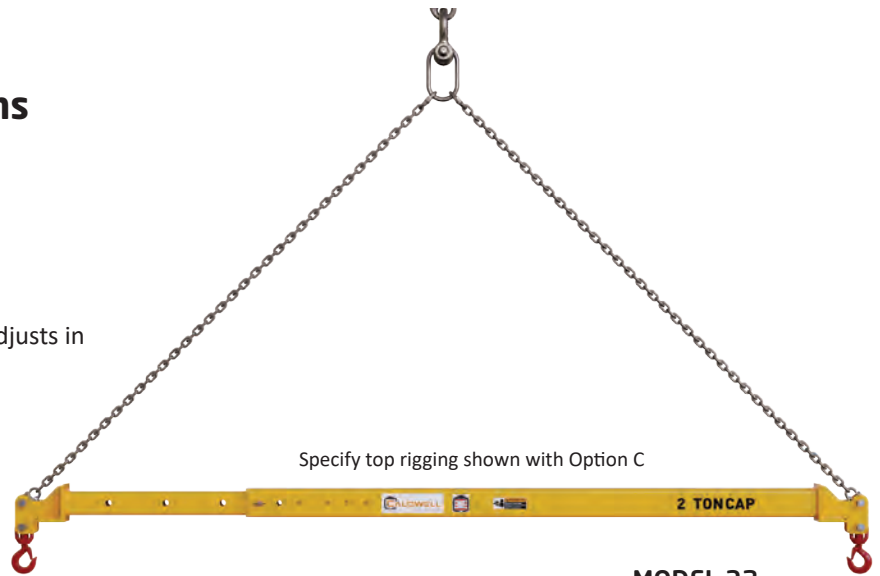

# Model 32

## Adjustable Spreader Beams

### Product Features:

- Ideal where headroom is not limited
- Adds stability to lift
- Telescopic spread standard
- For 2- to 15-ton capacity units, spread adjusts in 1" increments
- For 20- to 40-ton capacity units, spread adjusts in 12" increments
- Available with standard chain or wire rope rigging
- Complies with ASME standards
- Choose from a wide range of sizes and capacities
- Custom designs available

### Rigging Options:

- OPTION C: Chain top rigging from beam to crane hook with coupler attachment. For ordering Model C's - Example: 32C-2-4/6
- OPTION W: Wire rope top rigging from beam to crane hook. WR Lug required for 25-40 ton capacity beams. For ordering Model W's - Example: 32W-2-4/6