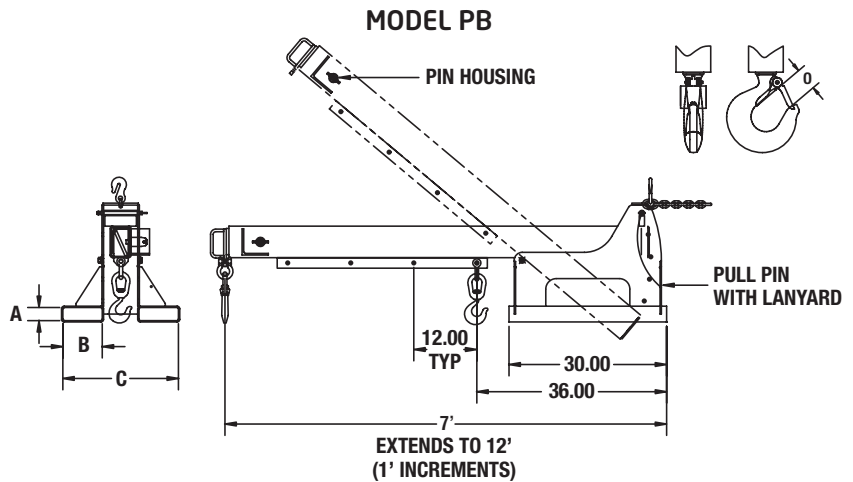

Model PB

Telescopic Pivoting Fork Lift Booms

Model PB
Pivot-Type
Fork Lift Boom

Customize fork pockets to match your truck set-up.

The **Pivot Boom Model PB** has a telescoping boom with a maximum horizontal reach of 12 feet. The boom also vertically pivots to a height of 6'4". Choose from 3000-, 4000-, 6000-, or 8000-lb. capacities. Versatile unit adjusts vertically in five increments up to 40 degrees.

Product Features:

- Alternate hook positions
- Telescoping boom
- Restraining chain with grab hook
- Boom locking t-pin
- Handle at end for easy extension
- Fixed or swivel hooks available
- Vertically pivoting boom to 6'-4" height

NOTE: All dimensions on drawings shown in inches unless stated.

Model Number	Dimensions (in.)					Maximum Capacity @ Hook Position (lbs.)							Weight (lbs.)	
	A	B	C	Headroom HR (in.)	Overall Height OH (in.)	0	3'-6'	7'	8'	9'	10'	11'		12'
PB-30	2-1/2	7-1/2	22	3.5	22-5/8	1.00	3000	3000	2600	2200	1900	1600	1500	420
PB-40				3.5		1.09	4000	3200	2600	2200	1900	1600	1500	420
PB-60	2-1/2	7-1/2	22	3.5	22-5/8	1.36	6000	5000	4200	3500	3000	2700	2500	420
PB-80				1.8		1.61	8000	7000	5700	4800	4100	3600	3100	575

Note: Models PB-30 and PB-40 are only available with swivel hooks.

In Stock - Items with green model numbers ship in 48 hours, excluding weekends and holidays.

WARNING

Capacity of lift truck and attachment combination may be less than capacity shown on attachment. Consult lift truck manufacturer.