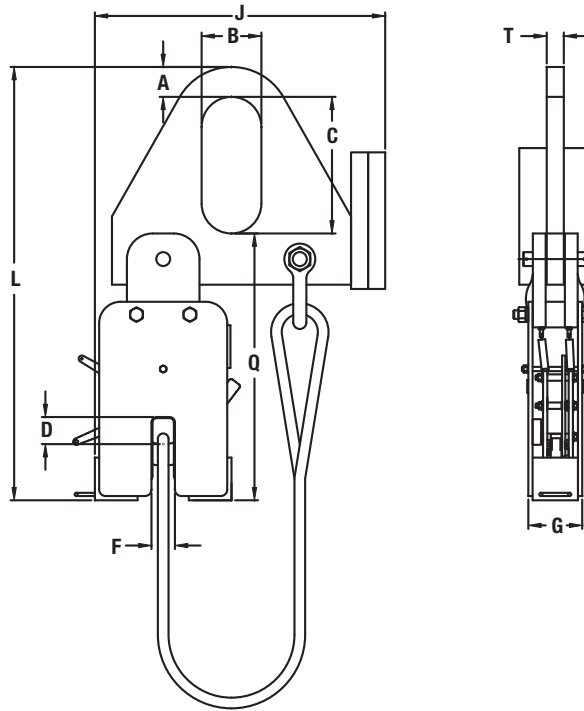

# Extended Capacity - Basket Hitch

## Model RR-EC - Extended Capacity Rig-Release® - Basket Hitch

### SPECIFICATIONS - Extended Capacity Manual Release

Model Number	Rated Cap. (tons)	Dimensions (inches)						Bail Dimensions (inches)				Weight (lbs.)
		D	F	G	J	L	Q	A	B	C	T	
RR-20-EC	20	2.25	2.12	6.30	30.81	38.00	26.50	2.50	5.00	9.00	1.50	425
RR-30-EC	30	3.00	2.75	6.30	34.00	50.75	31.25	3.50	7.00	16.00	2.00	675

### SPECIFICATIONS - Extended Capacity Radio Controlled Release

Model Number	Rated Cap. (tons)	Dimensions (inches)						Bail Dimensions (inches)				Weight (lbs.)
		D	F	G	J	L	Q	A	B	C	T	
RR-10R-EC	10	1.83	1.50	5.00	30.31	31.00	22.00	2.00	4.00	7.00	1.25	275